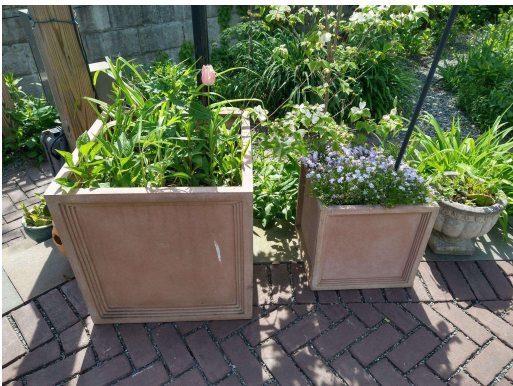

The CTC Riverfront Patio Gardens – Choose a garden to adopt!

#	Name	Size in Sq Ft	Basic Info	Price
1	Cube Gardens	6	Tulips, Day Lily, Moss Phlox, Cactus	\$100
2	Audience Left Garden	34	Sedum, Chives, Dogwood Tree, Iris, Daisy	\$300
3	Ramp Garden	36	False Indigo, Iris, Heliopsis, Cone Flower, Lily	\$300
4	Glorious Garden	48	Morning Glories, Sedum, Goldenrod, Fox Glove, Day Lily	\$400
5	The Box Garden	99	Smoke Bush, Daffodils, Spanish Bluebell, Tiger Lily	\$500
6	Garden Under the Stairs	103	Brunnera, Coral Bells, Satsuki Azalea, Lilies, Yellow Wax Bells, Astilbe, Wind Sculpture	\$800
7	The White Garden	105	White Peonies, Shasta Daisy, Feather Reed Grass, White Hibiscus, White Iris, Cone Flower	\$1,000
8	Waterfront Garden	134	Bench w/ a river view, Hostas, Lily (big!), Iris, Bleeding Heart, Azalea, Yarrow, Leopard Plant, Lenten Rose, Lungwort, Tulips, River Birch Tree	\$1,500
9	Audience Right Garden	161	Satsuki Azalea, Spanish Bluebells, Iris, Tulips, False Indigo, Zebra Grass, Eastern Red Bud Tree, Heliopsis, Garden Gnome	\$2,000

~~Cube Gardens~~ Adopted!

Audience Left Garden

Ramp Garden

~~The Box Garden~~ Adopted!

The CTC Riverfront Patio Gardens – Choose a garden to adopt!

Glorious Garden

~~The White Garden~~ Adopted!

Garden Under the Stairs

Waterfront Garden

Audience Right Garden