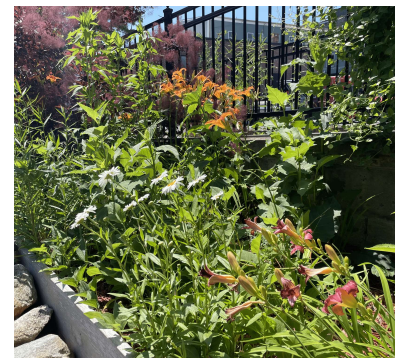

The CTC Riverfront Patio Gardens – Choose a garden to adopt!

#	Name	Size in Sq Ft	Basic Info	Price
1	Cube Gardens	6	Tulips, Day Lily, Moss Phlox, Cactus	\$100
2	Audience Left Garden	34	Sedum, Chives, Dogwood Tree, Iris, Daisy	\$300
3	Ramp Garden	36	False Indigo, Iris, Heliopsis, Cone Flower, Lily	\$300
4	Glorious Garden	48	Morning Glories, Sedum, Goldenrod, Fox Glove, Day Lily	\$400
5	The Box Garden	99	Smoke Bush, Daffodils, Spanish Bluebell, Tiger Lily	\$500
6	Garden Under the Stairs	103	Brunnera, Coral Bells, Satsuki Azalea, Lilies, Yellow Wax Bells, Astilbe, Wind Sculpture	\$800
7	The White Garden	105	White Peonies, Shasta Daisy, Feather Reed Grass, White Hibiscus, White Iris, Cone Flower	\$1,000
8	Waterfront Garden	134	Bench w/ a river view, Hostas, Lily (big!), Iris, Bleeding Heart, Azalea, Yarrow, Leopard Plant, Lenten Rose, Lungwort, Tulips, River Birch Tree	\$1,500
9	Audience Right Garden	161	Satsuki Azalea, Spanish Bluebells, Iris, Tulips, False Indigo, Zebra Grass, Eastern Red Bud Tree, Heliopsis, Garden Gnome	\$2,000

~~Cube Gardens~~ Adopted!

Audience Left Garden

Ramp Garden

~~The Box Garden~~ Adopted!

The CTC Riverfront Patio Gardens – Choose a garden to adopt!

Glorious Garden

~~The White Garden~~ Adopted!

Garden Under the Stairs

Waterfront Garden

Audience Right Garden