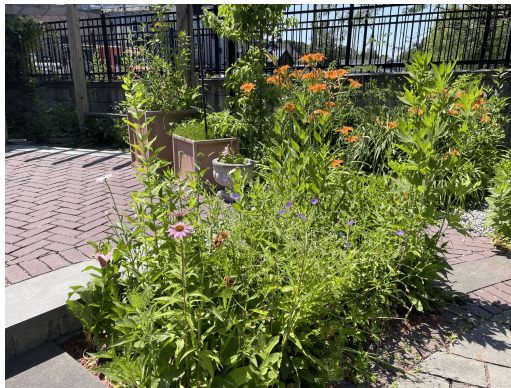

The CTC Riverfront Patio Gardens – Choose a garden to adopt!

#	Name	Size in Sq Ft	Basic Info	Price
1	Cube Gardens	6	Tulips, Day Lily, Moss Phlox, Cactus	\$100
2	Audience Left Garden	34	Sedum, Chives, Dogwood Tree, Iris, Daisy	\$300
3	Ramp Garden	36	False Indigo, Iris, Heliopsis, Cone Flower, Lily	\$300
4	Glorious Garden	48	Morning Glories, Sedum, Goldenrod, Fox Glove, Day Lily	\$400
5	The Box Garden	99	Smoke Bush, Daffodils, Spanish Bluebell, Tiger Lily	\$500
6	Garden Under the Stairs	103	Brunnera, Coral Bells, Satsuki Azalea, Lilies, Yellow Wax Bells, Astilbe, Wind Sculpture	\$800
7	The White Garden	105	White Peonies, Shasta Daisy, Feather Reed Grass, White Hibiscus, White Iris, Cone Flower	\$1,000
8	Waterfront Garden	134	Bench w/ a river view, Hostas, Lily (big!), Iris, Bleeding Heart, Azalea, Yarrow, Leopard Plant, Lenten Rose, Lungwort, Tulips, River Birch Tree	\$1,500
9	Audience Right Garden	161	Satsuki Azalea, Spanish Bluebells, Iris, Tulips, False Indigo, Zebra Grass, Eastern Red Bud Tree, Heliopsis, Garden Gnome	\$2,000

~~Cube Gardens~~ Adopted!

Audience Left Garden

Ramp Garden

~~The Box Garden~~ Adopted!

The CTC Riverfront Patio Gardens – Choose a garden to adopt!

Glorious Garden

~~The White Garden~~ Adopted!

Garden Under the Stairs

Waterfront Garden

Audience Right Garden