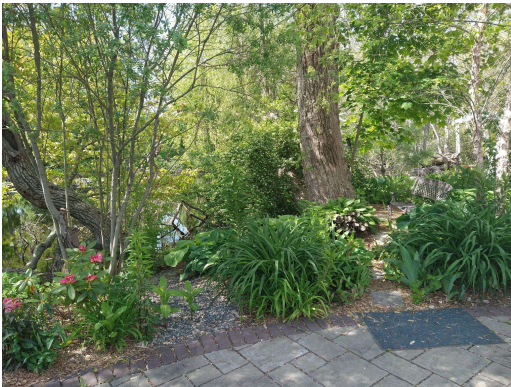

The CTC Riverfront Patio Gardens – Choose a garden to adopt!

#	Name	Size in Sq Ft	Basic Info	Price
1	Cube Gardens	6	Tulips, Day Lily, Moss Phlox, Cactus	\$100
2	Audience Left Garden	34	Sedum, Chives, Dogwood Tree, Iris, Daisy	\$300
3	Ramp Garden	36	False Indigo, Iris, Heliopsis, Cone Flower, Lily	\$300
4	Glorious Garden	48	Morning Glories, Sedum, Goldenrod, Fox Glove, Day Lily	\$400
5	The Box Garden	99	Smoke Bush, Daffodils, Spanish Bluebell, Tiger Lily	\$500
6	Garden Under the Stairs	103	Brunnera, Coral Bells, Satsuki Azalea, Lilies, Yellow Wax Bells, Astilbe, Wind Sculpture	\$800
7	The White Garden	105	White Peonies, Shasta Daisy, Feather Reed Grass, White Hibiscus, White Iris, Cone Flower	\$1,000
8	Waterfront Garden	134	Bench w/ a river view, Hostas, Lily (big!), Iris, Bleeding Heart, Azalea, Yarrow, Leopard Plant, Lenten Rose, Lungwort, Tulips, River Birch Tree	\$1,500
9	Audience Right Garden	161	Satsuki Azalea, Spanish Bluebells, Iris, Tulips, False Indigo, Zebra Grass, Eastern Red Bud Tree, Heliopsis, Garden Gnome	\$2,000

~~Cube Gardens~~ Adopted!

Audience Left Garden

Ramp Garden

~~The Box Garden~~ Adopted!

The CTC Riverfront Patio Gardens – Choose a garden to adopt!

Glorious Garden

~~The White Garden~~ Adopted!

Garden Under the Stairs

Waterfront Garden

Audience Right Garden